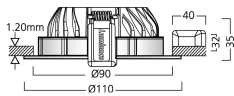

Syl-Lighter LED Round - 3,000K lamp

Syl-Lighter 110 LED 12W WW

3031606

Product EAN number	8711971316060
Packaging single length (cm)	9.0
Packaging single width (cm)	14.5
Packaging single height (cm)	11.5
DUN14 (outer)	18711971316067
Units per outer package	20
Packaging outer length (cm)	48.0
Packaging outer width (cm)	31.8
Packaging outer height (cm)	26.9

Safety data

Compatible dimmers	Leading / trailing edge

PHOTOMETRY

TECHNICAL DRAWINGS